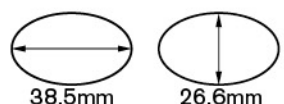

- Hypo-allergenic, latex free, silicone eye-seals and strap.
- Soft neoprene pouch included.

**HSV-1301**

Standard Cup Size  
Adult Bridge sizes: L/M/S included  
(Kids / Asian fitting Bridge sizes: L/M/S available on request)