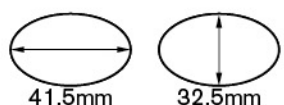

col. 1 Smoke

col. 2 Indigo

col. 3 Violet

**HSV-1302**

Large Cup Size  
Adult Bridge sizes: L/M/S included

col. 1 Smoke

col. 2 Indigo

col. 3 Violet